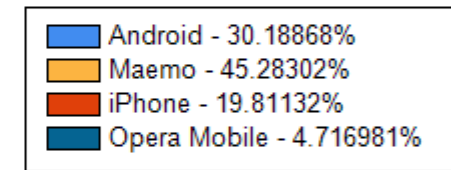

Mobile Browsers