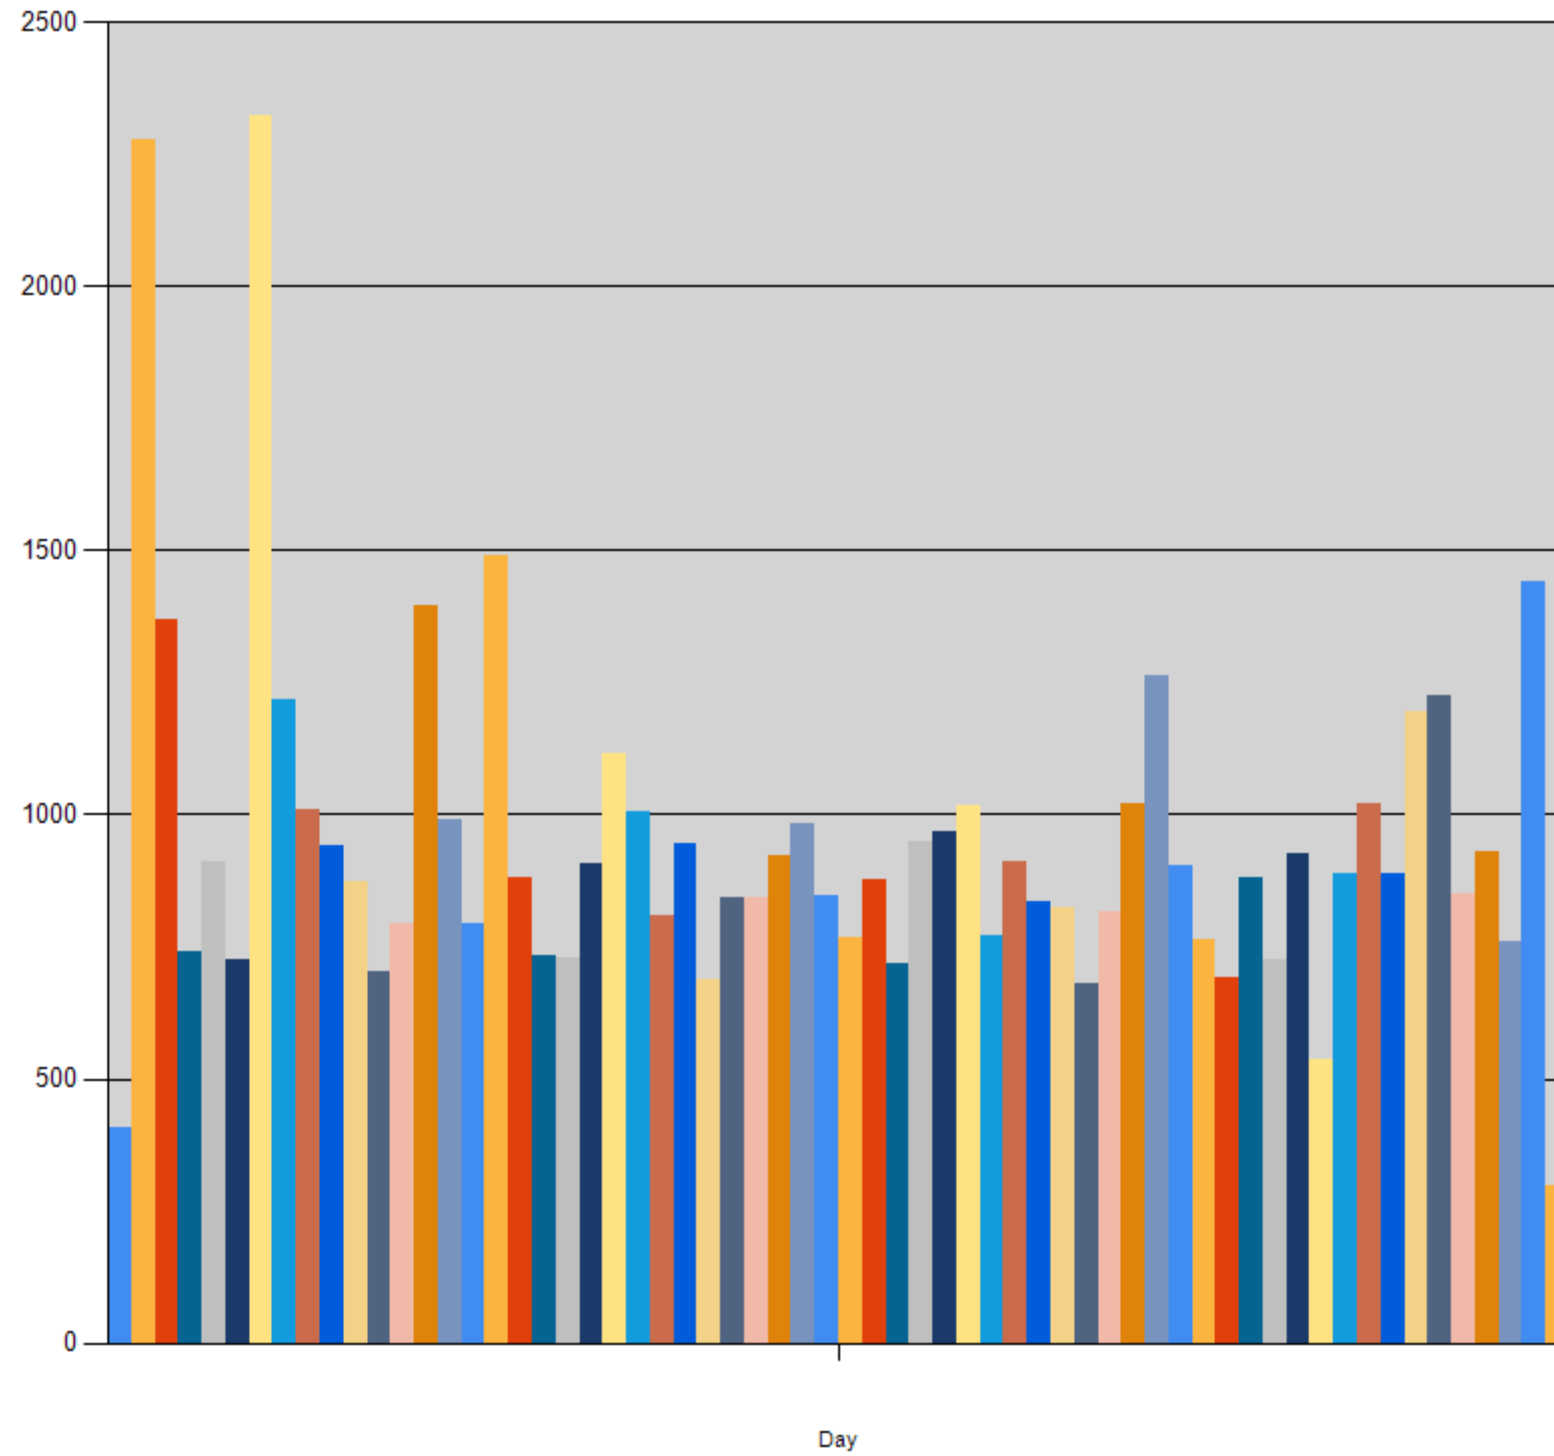

Hits Each Day

20 September - 408	21 October - 767
21 September - 2275	22 October - 878
22 September - 1370	23 October - 717
23 September - 742	24 October - 950
24 September - 909	25 October - 966
25 September - 724	26 October - 1015
26 September - 2322	27 October - 772
27 September - 1216	28 October - 910
28 September - 1010	29 October - 835
29 September - 939	30 October - 825
30 September - 873	31 October - 679
1 October - 701	1 November - 817
2 October - 792	2 November - 1020
3 October - 1395	3 November - 1263
4 October - 990	4 November - 903
5 October - 794	5 November - 762
6 October - 1491	6 November - 690
7 October - 882	7 November - 880
8 October - 733	8 November - 724
9 October - 730	9 November - 924
10 October - 907	10 November - 535
11 October - 1116	11 November - 889
12 October - 1004	12 November - 1022
13 October - 808	13 November - 886
14 October - 943	14 November - 1196
15 October - 689	15 November - 1225
16 October - 841	16 November - 849
17 October - 841	17 November - 928
18 October - 921	18 November - 761
19 October - 983	19 November - 1441
20 October - 847	20 November - 296