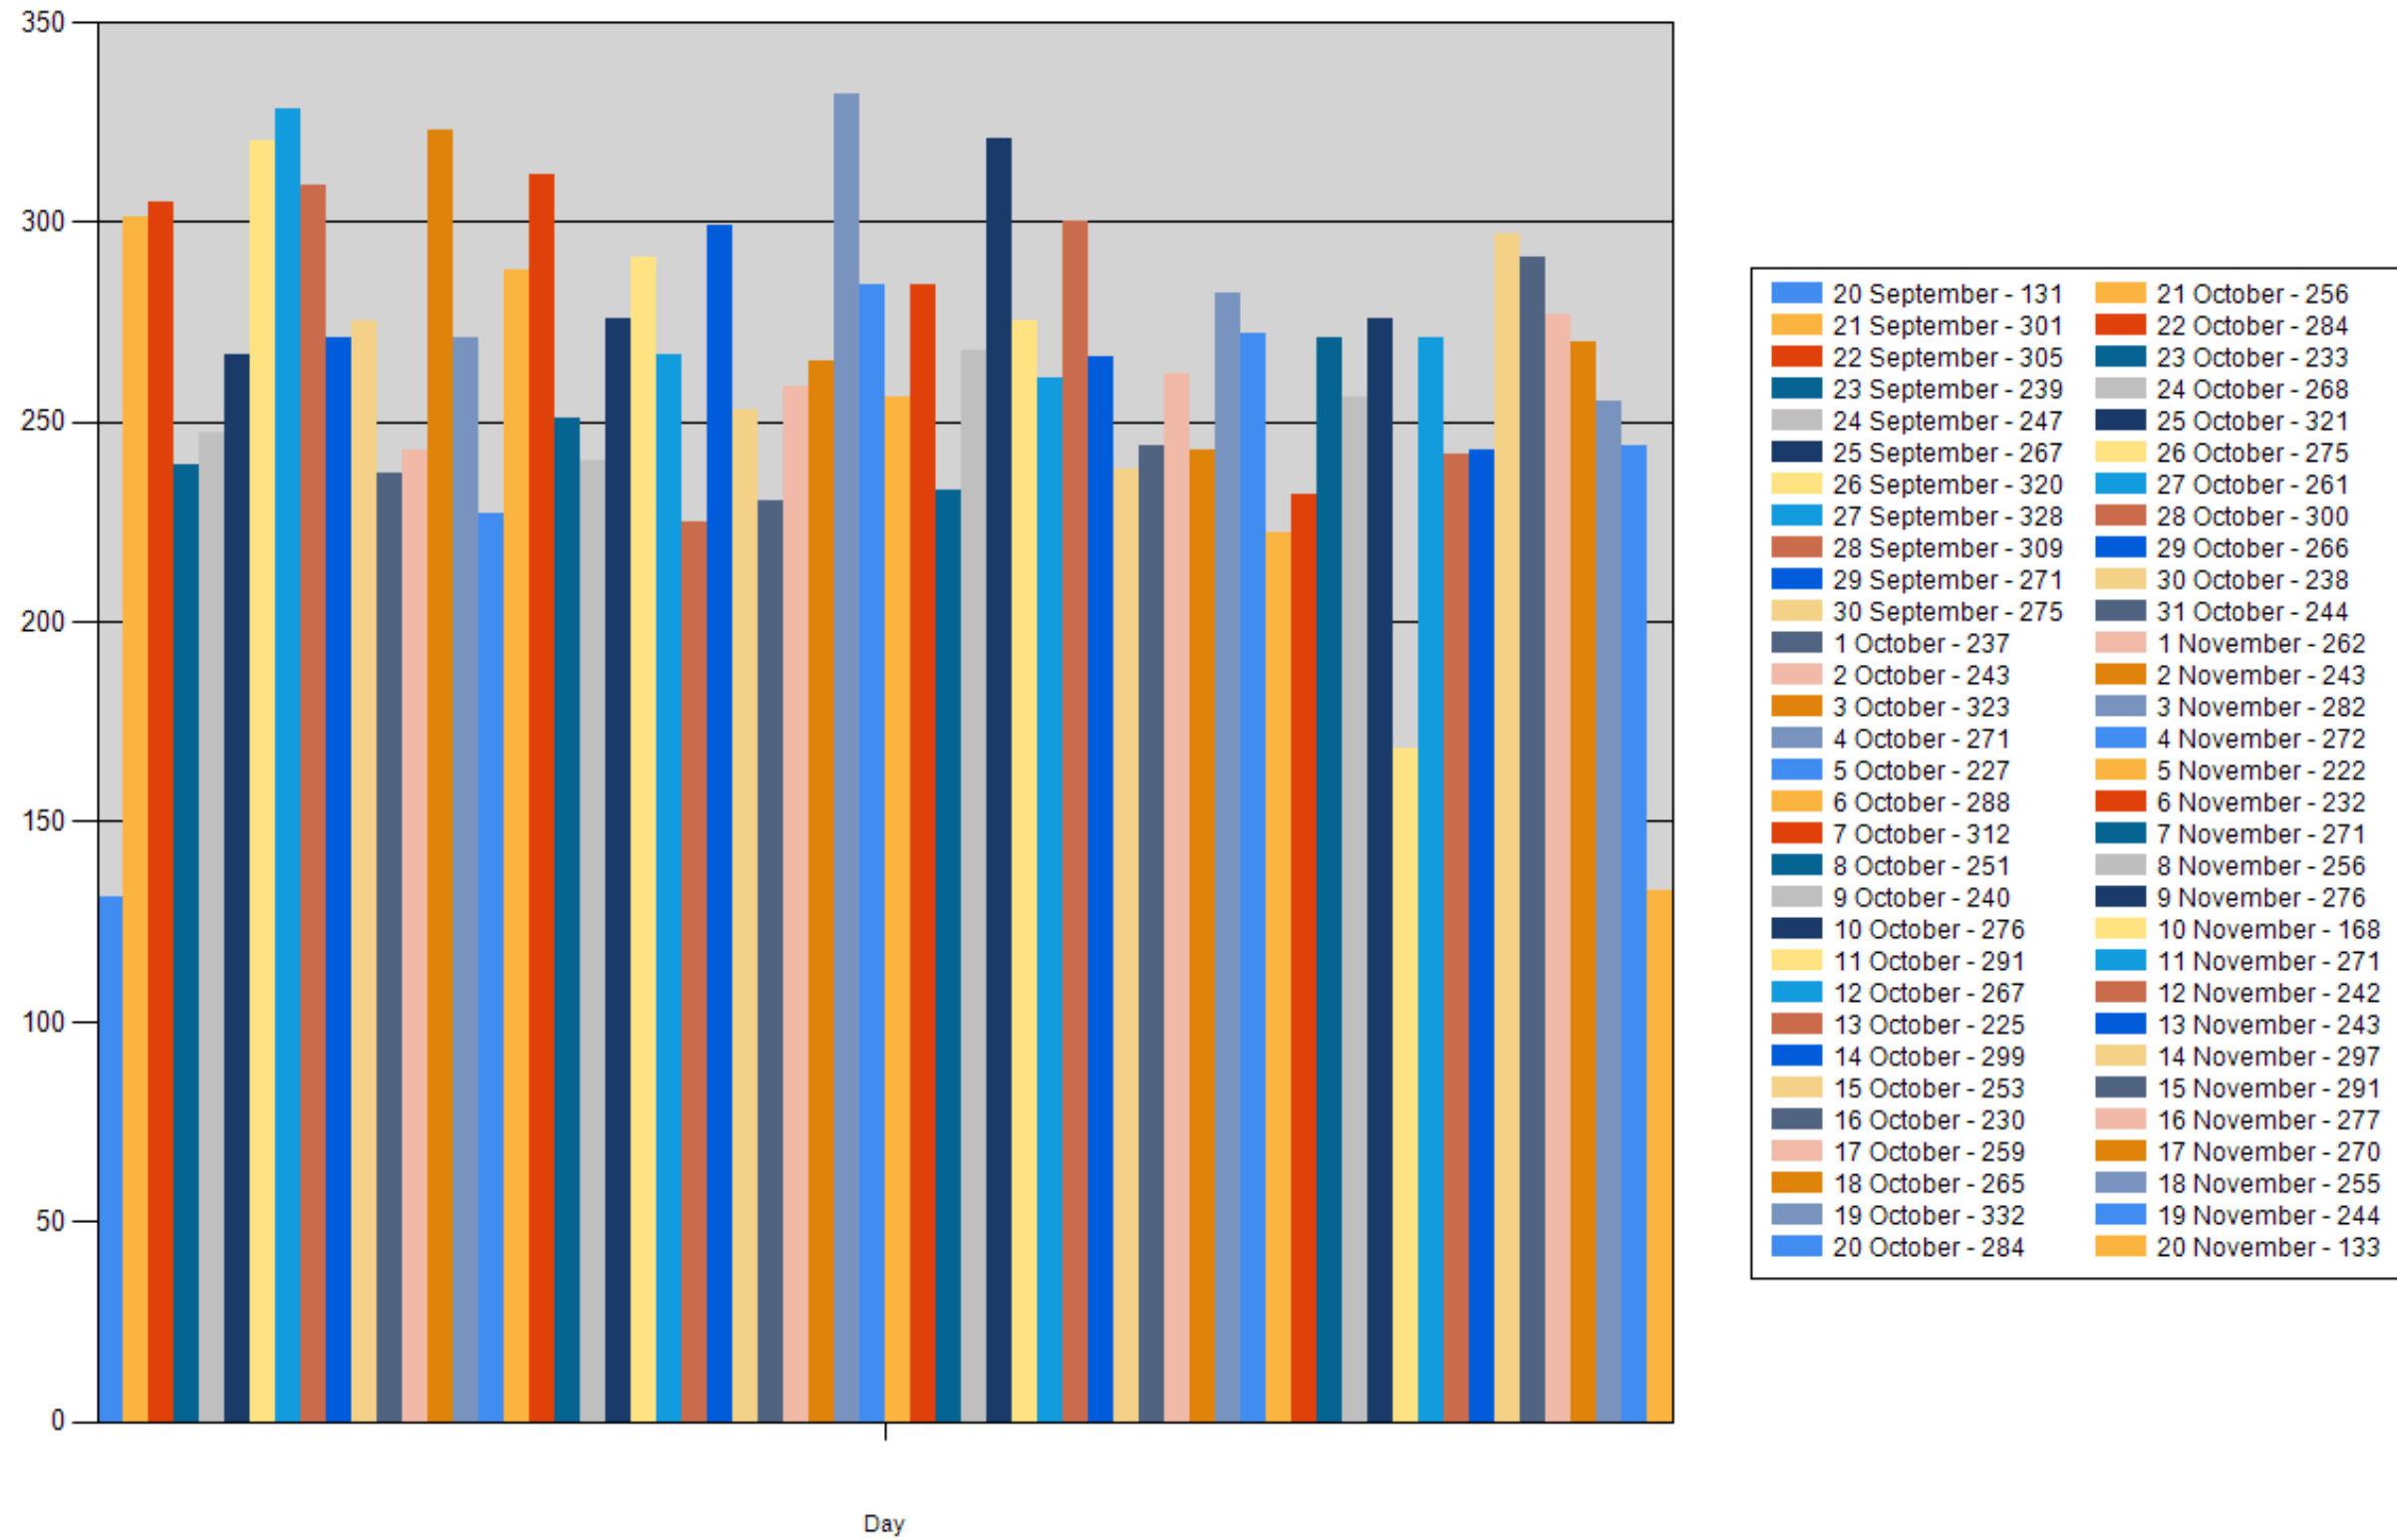

Unique Hits